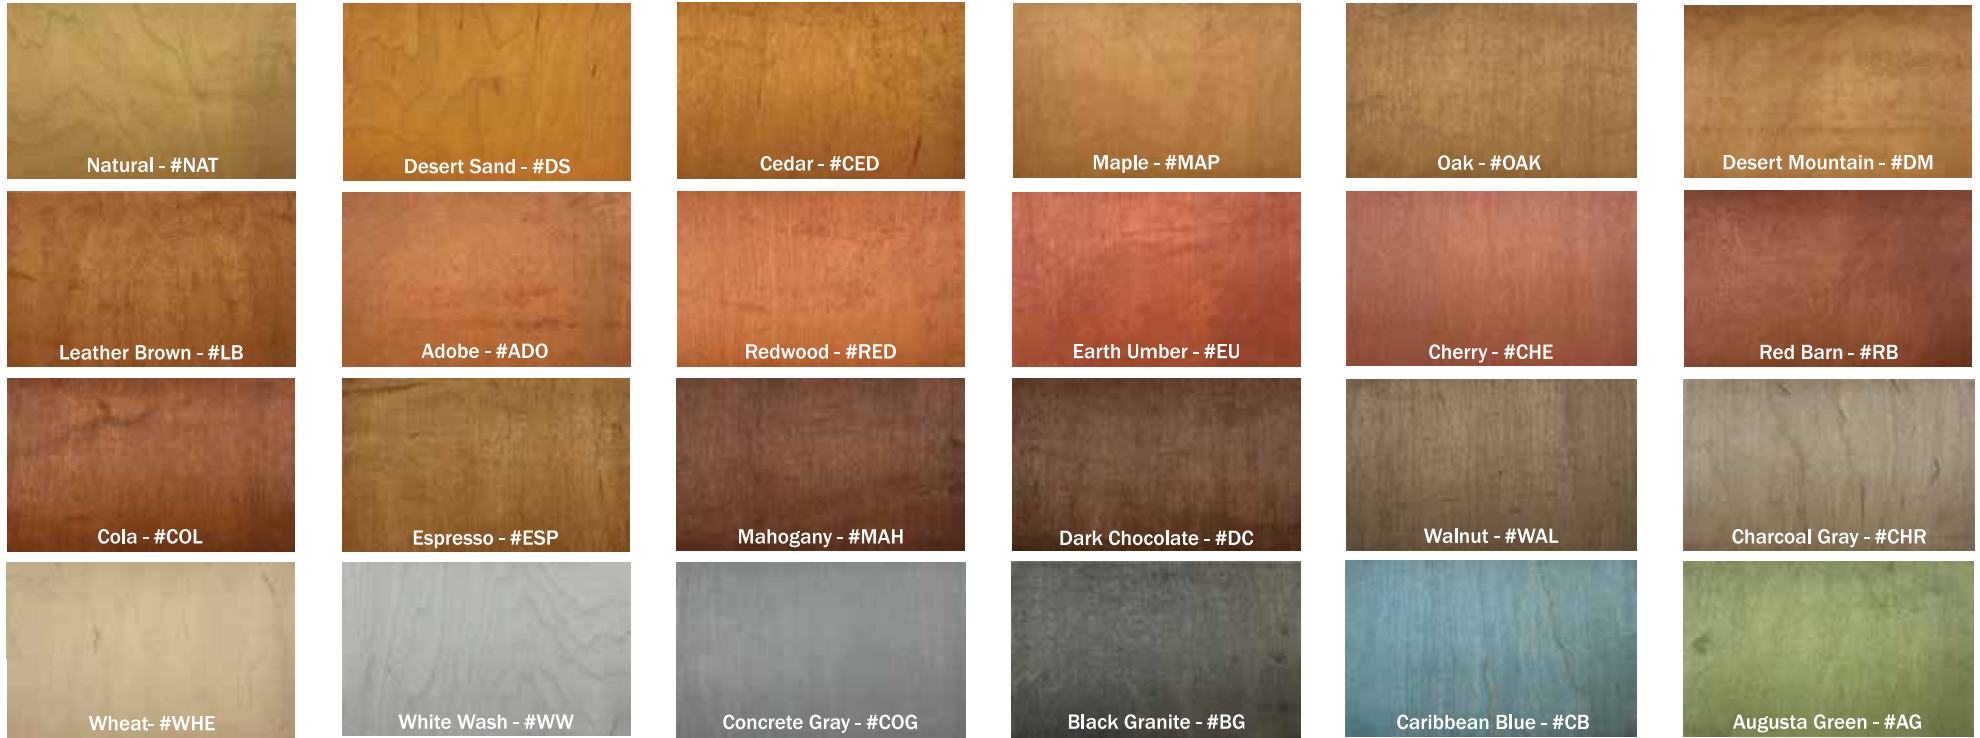

TimberSoy Wood Stain

Semi-Transparent Stain Colors

Semi-Solid Stain Colors

NOTE: The colors shown are actual photographs of our standard concrete stain colors applied to light gray concrete. Actual results may vary depending on the concrete color and texture. Use this chart only as a reference guide. We recommend applying our 2 ounce sample colors to verify actual color results on your specific substrate.