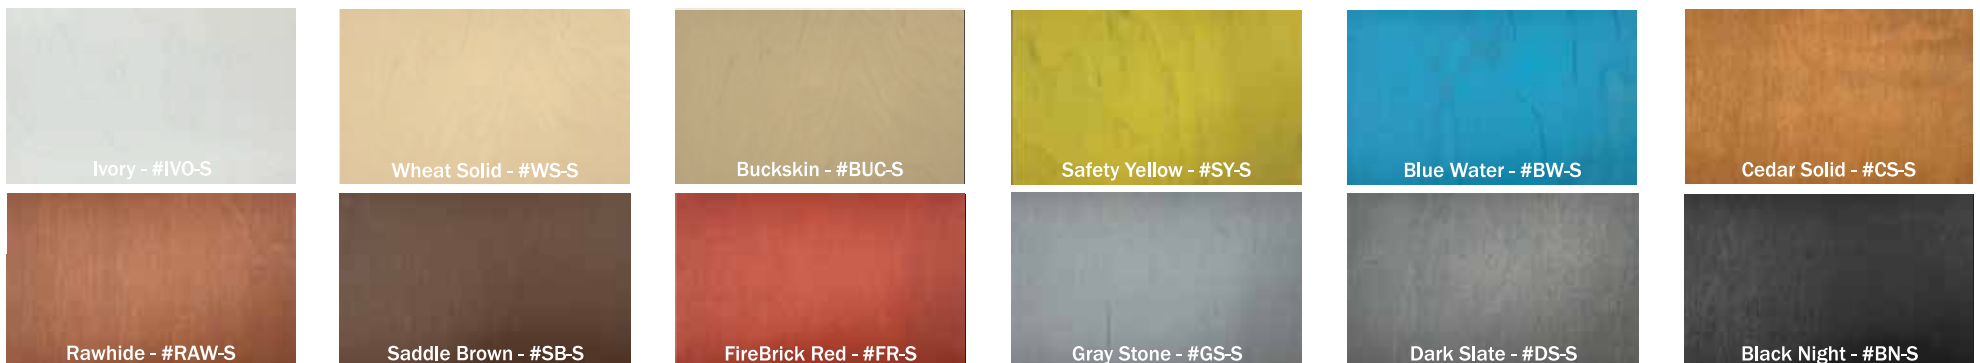

TimberSoy Wood Stain

Semi-Transparent Stain Colors

Semi-Solid Stain Colors

NOTE: The colors shown are actual photographs of our standard concrete stain colors applied to light gray concrete. Actual results may vary depending on the concrete color and texture. Use this chart only as a reference guide. We recommend applying our 2 ounce sample colors to verify actual color results on your specific substrate.